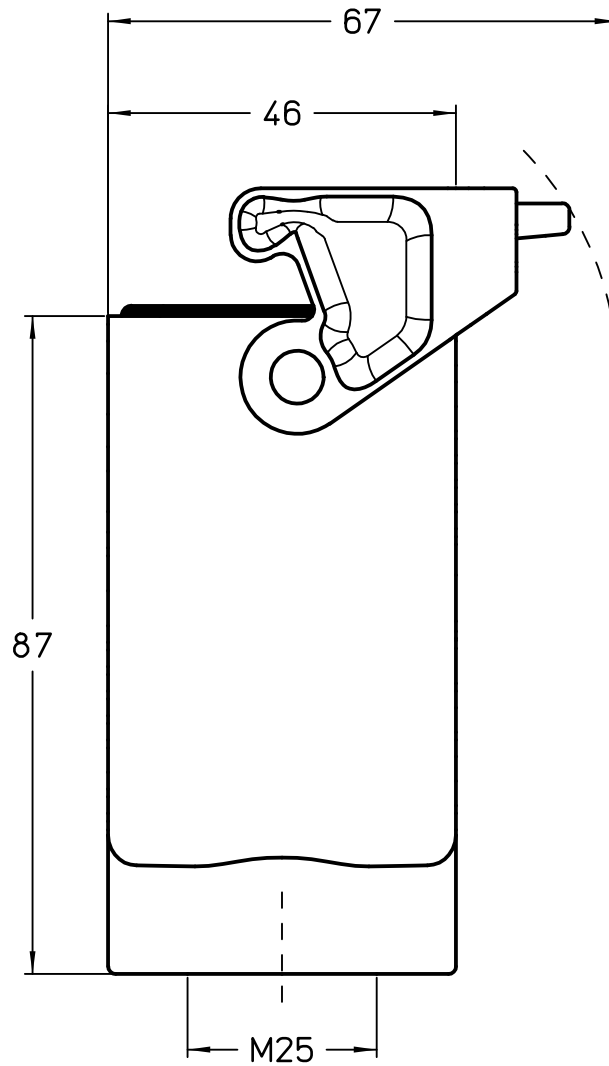

Diritti riservati All rights reserved

1

2

3

Dimensions  
in mm

Simplified representation with dimensions without tolerance

Original Size A4

TAVH 06 LG25

Date 11/02/22

Insulating hood, size "44.27", M25 top entry,

Sign. G. Renna

with 1 lever - HYGIENIC

Scale  
1:1

1

2

3