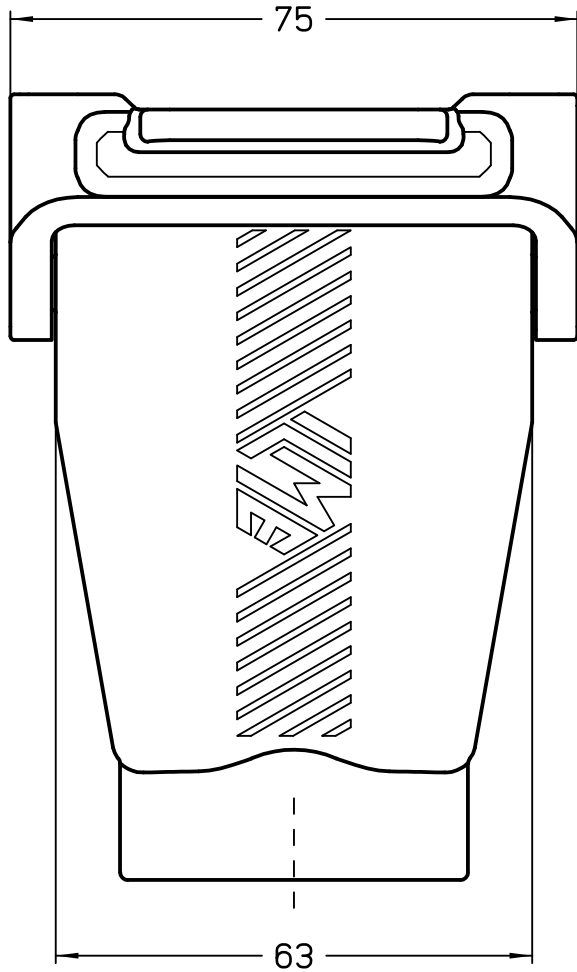

Diritti riservati All rights reserved

1

2

3

Dimensions  
in mm

Simplified representation with dimensions without tolerance

Original Size A4

TAVH 06 LG25

Date 11/02/22

Insulating hood, size "44.27", M25 top entry,

Sign. G. Renna

with 1 lever - HYGIENIC

Scale  
1:1

1

2

3